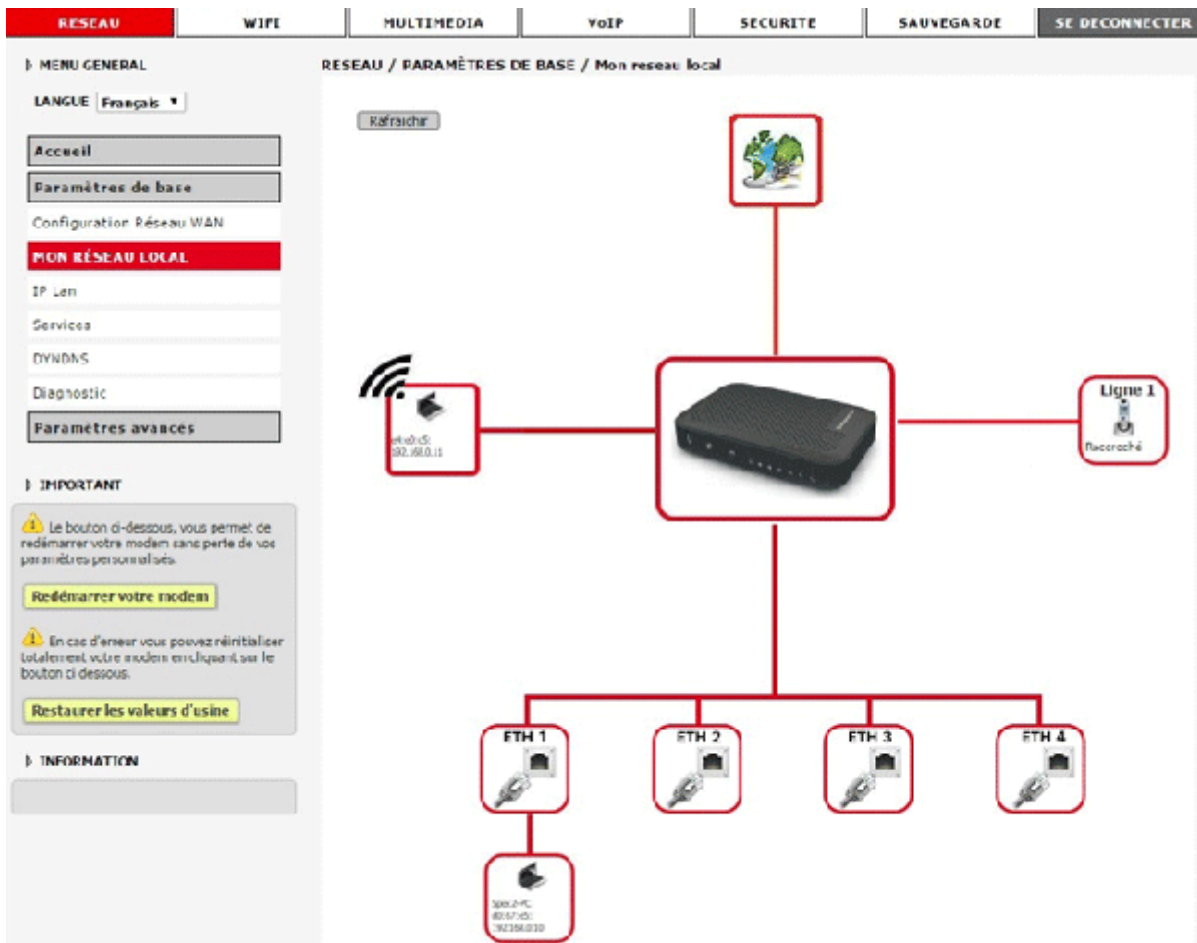

From: <https://www.magenealogie.chanterie37.fr/www/fablab37110/> - Castel'Lab le Fablab MJC de Château-Renault

Permanent link: <https://www.magenealogie.chanterie37.fr/www/fablab37110/doku.php?id=faire_preparation:soireeinfo:tp:interfbx&rev=1680793989>

Last update: 2023/04/06 17:13