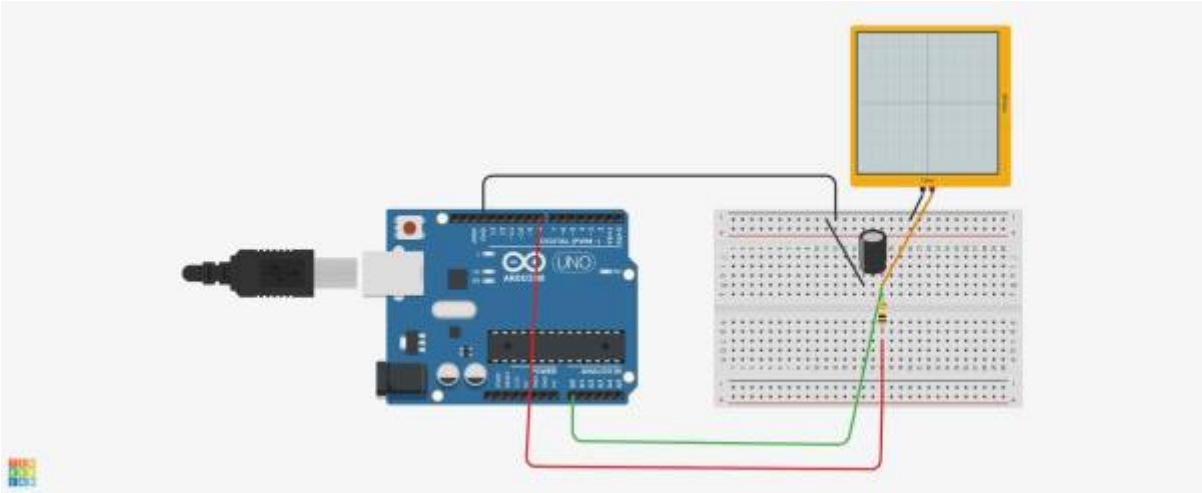

[Telechargement Freeplane](#)

Presentation fichier Freeplane

TINKERCAD :

[Tinkercad](#)

Exemple 1 : Test Moteur en Court Circuit avec Lampe en serie

Exemple 2 : Test charge decharge condensateur

LTSPICE :

[Telechargement LTSPICE](#)

Matériel

Fiches bananes double :

The image shows a screenshot of an Amazon product listing. On the left, there is a grid of product images showing various configurations of banana plug connectors in black and red. On the right, the product title is 'Fiche Banane Double, Laiton + fiche Banane Double PE 5set pour navires' by the brand 'XINL'. The price is listed as 12.14 € with a 3% discount from an original price of 12.486 €. The listing includes a list of features and benefits in French, such as high precision, professional performance, and long-term use. There are also buttons for 'Voir plus de détails' and 'Signaler des informations incorrectes sur les produits'.